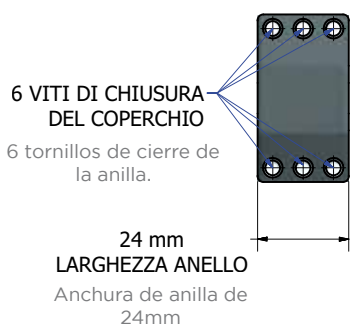

DOPPIO DADO DI CHIUSURA DELLA STAFFA
Doble tuerca de bloqueo del tornillo.

DOPPIO TRAVERSINO IN ACCIAIO PER GUIDE PICATINNY
Doble bloqueo transversal en acero para bases Picatinny.

LIVELLA PER PLANARITÀ ARMA
Nivel para una alineación perfecta con el cañón.